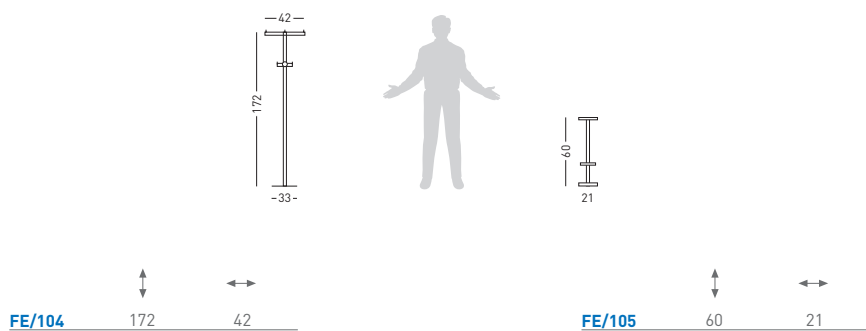

Perchero y paraguero cromados "Feel" fabricados en tubo y base cuadrada en acabado inox pulido brillante. En la parte superior dispone de 4 + 4 colgadores.

Chromed coat-hangers and umbrella-holders "Feel". Tube and squared base with polished & shiny inox finishings.