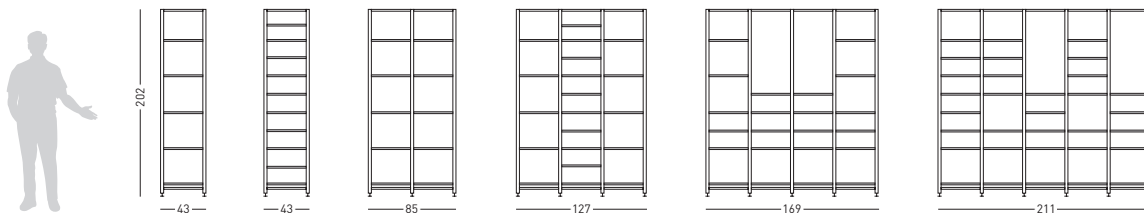

Estantería modular "Feel" fabricada en tubo cuadrado acabado inox pulido brillante y estantes graduables de plexi sobre soporte cromado acabados en blanco satinado, negro y naranja.

Modular shelf in squared polished & shiny inox finished tube with plexy adjustable shelves on chromed support, in satin-finished white, orange or black.

Sistema de estantería

Modular shelf system